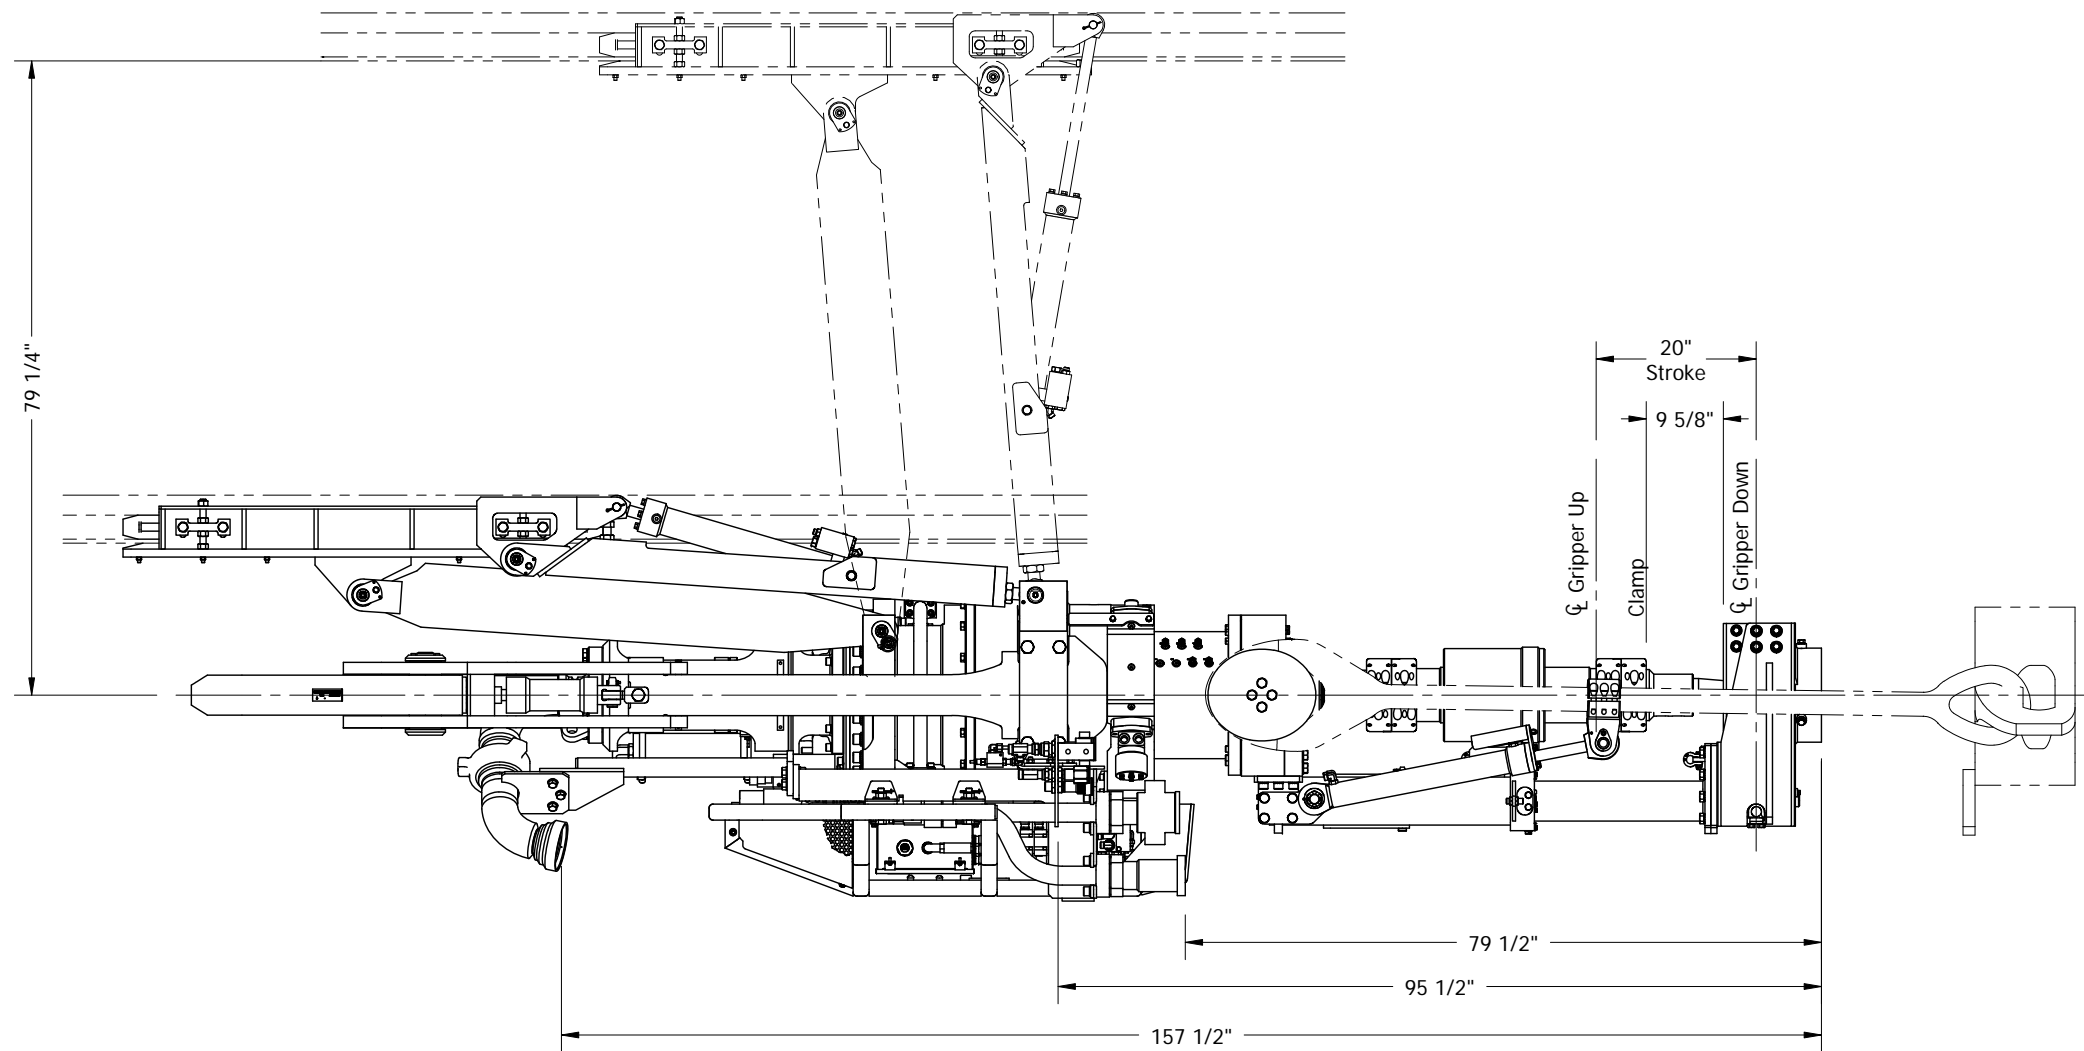

Optional Extension Links for Wireline Sheave

Note: Dimensions may change based on customer's specific requirements

	Title Top Drive, Model 250H14HR		
	Released Date 09-Apr-12	Drawing No. 629255	Rev. 3