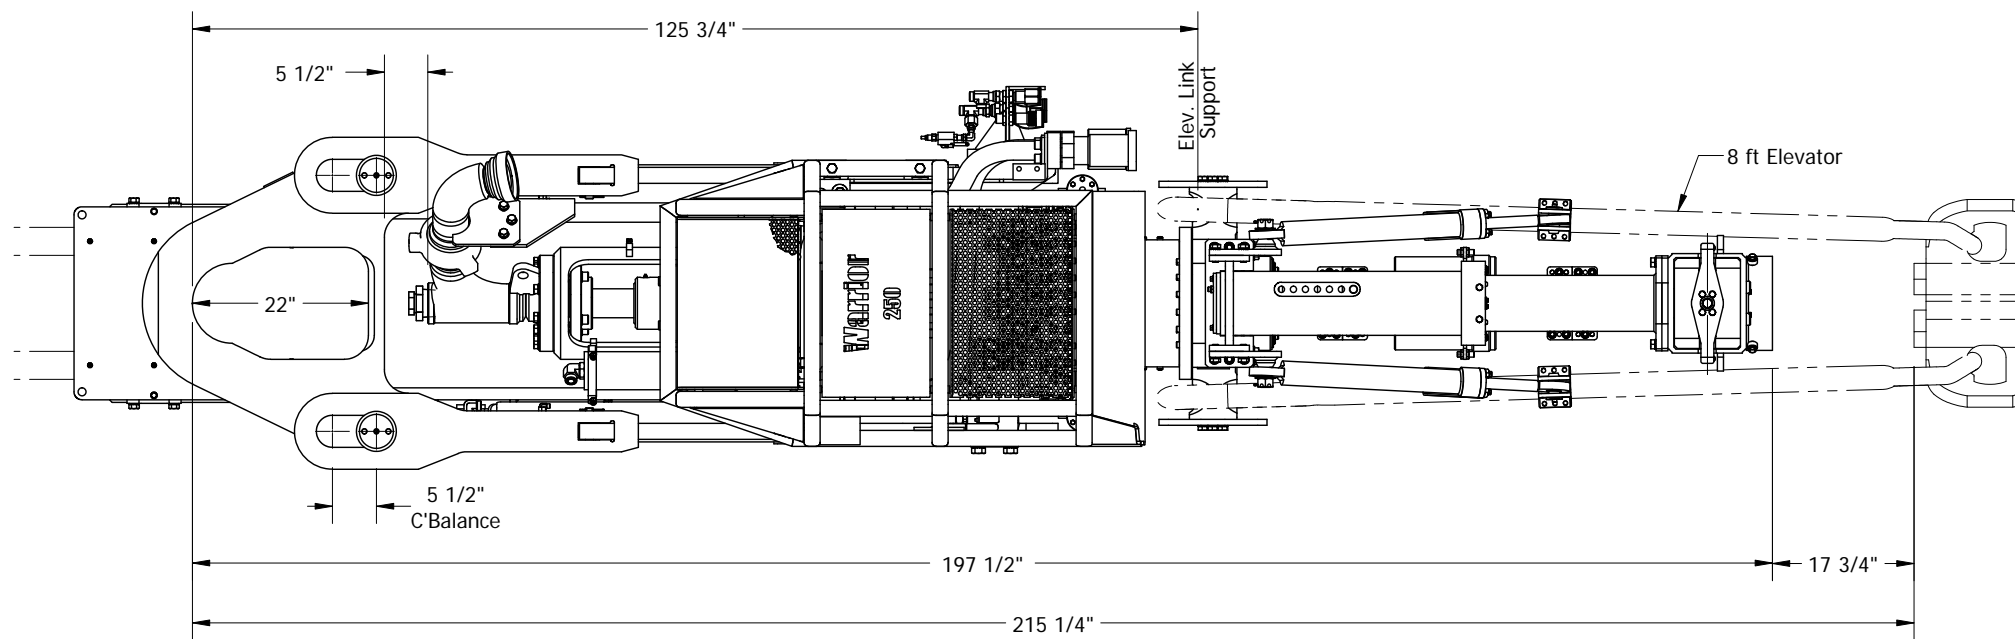

Optional Extension Links for Wireline Sheave

Note: Dimensions may change based on customer's specific requirements

	Title Top Drive, Model 250H14HR		
	Released Date 09-Apr-12	Drawing No. 629255	Rev. 3