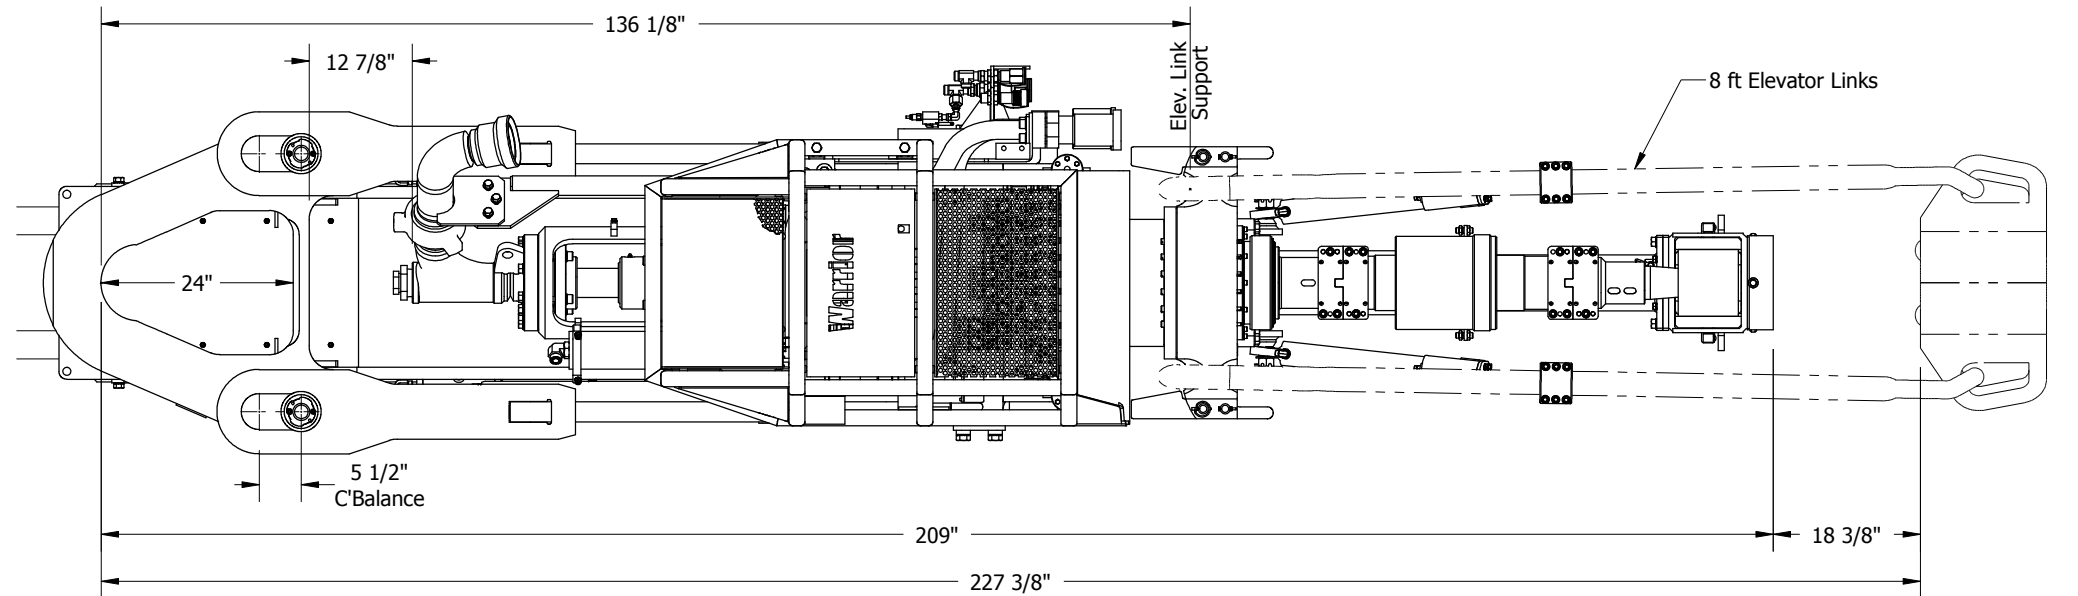

Optional Extension Links for Wireline Sheave

Note: Dimensions may change based on customer's specific requirements

Title Top Drive, Model 3527H14HR	
Released Date 09-Apr-12	Drawing No. 628939
Rev. 2	